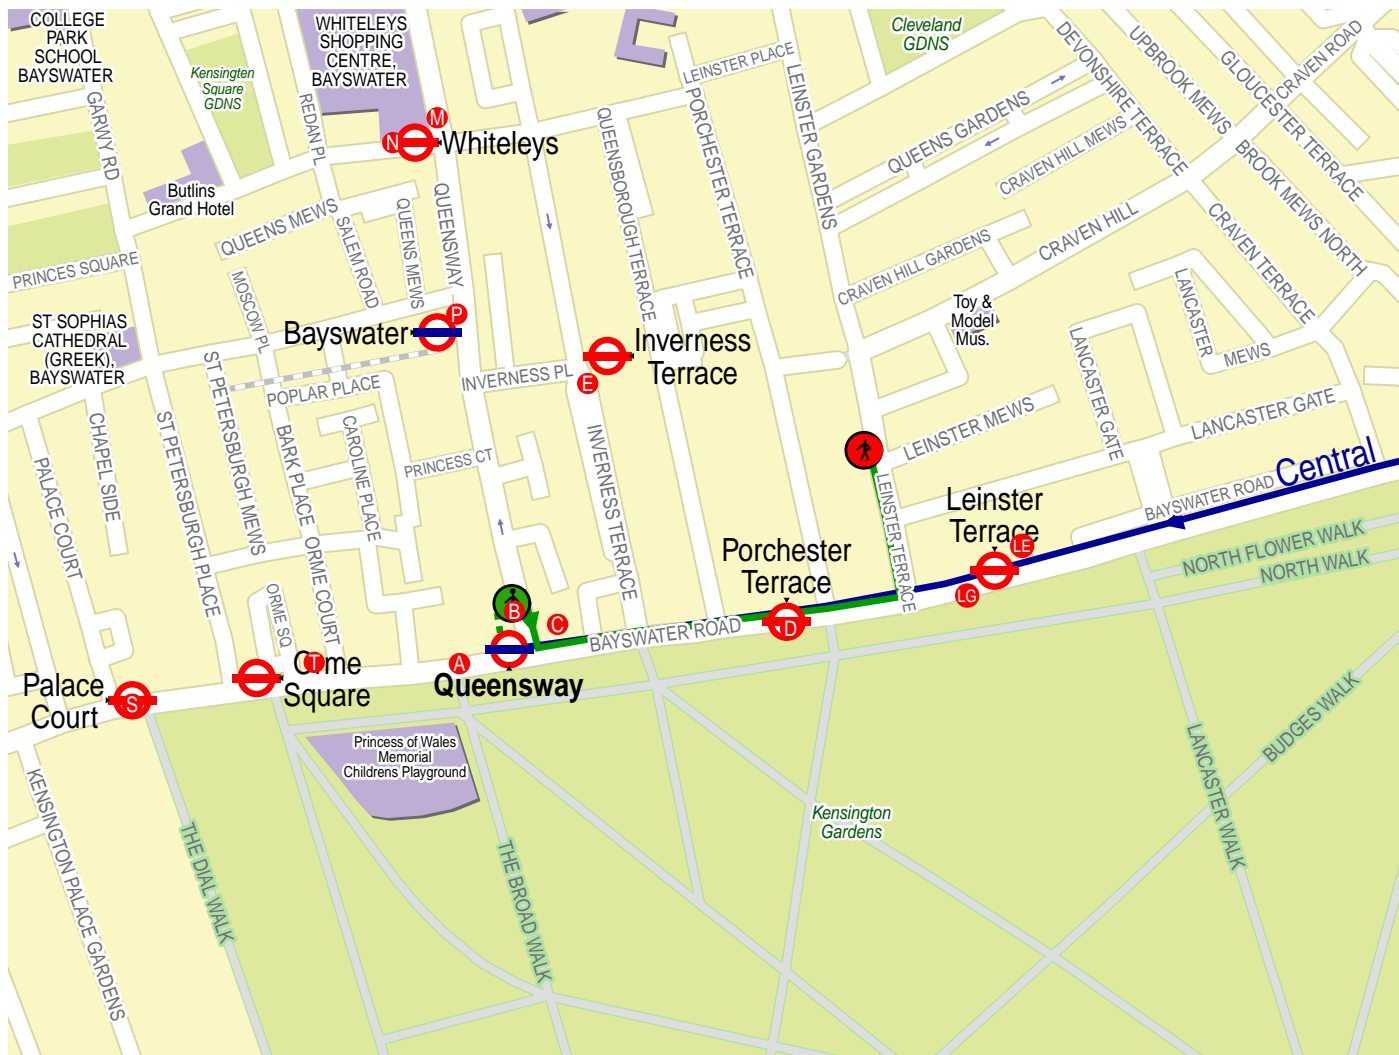

# Route option from Queensway to 24 Leinster Terrace

© 2006 NAVTEQ/PTV AG/Map&Guide

1.	From Queensway.		
2.	Queensway	40 m	40 m
3.	↙ Turn Left Into Bayswater Road	290 m	330 m
4.	↙ Turn Left Into Leinster Terrace	120 m	450 m
5.	Arrive at 24 Leinster Terrace.		